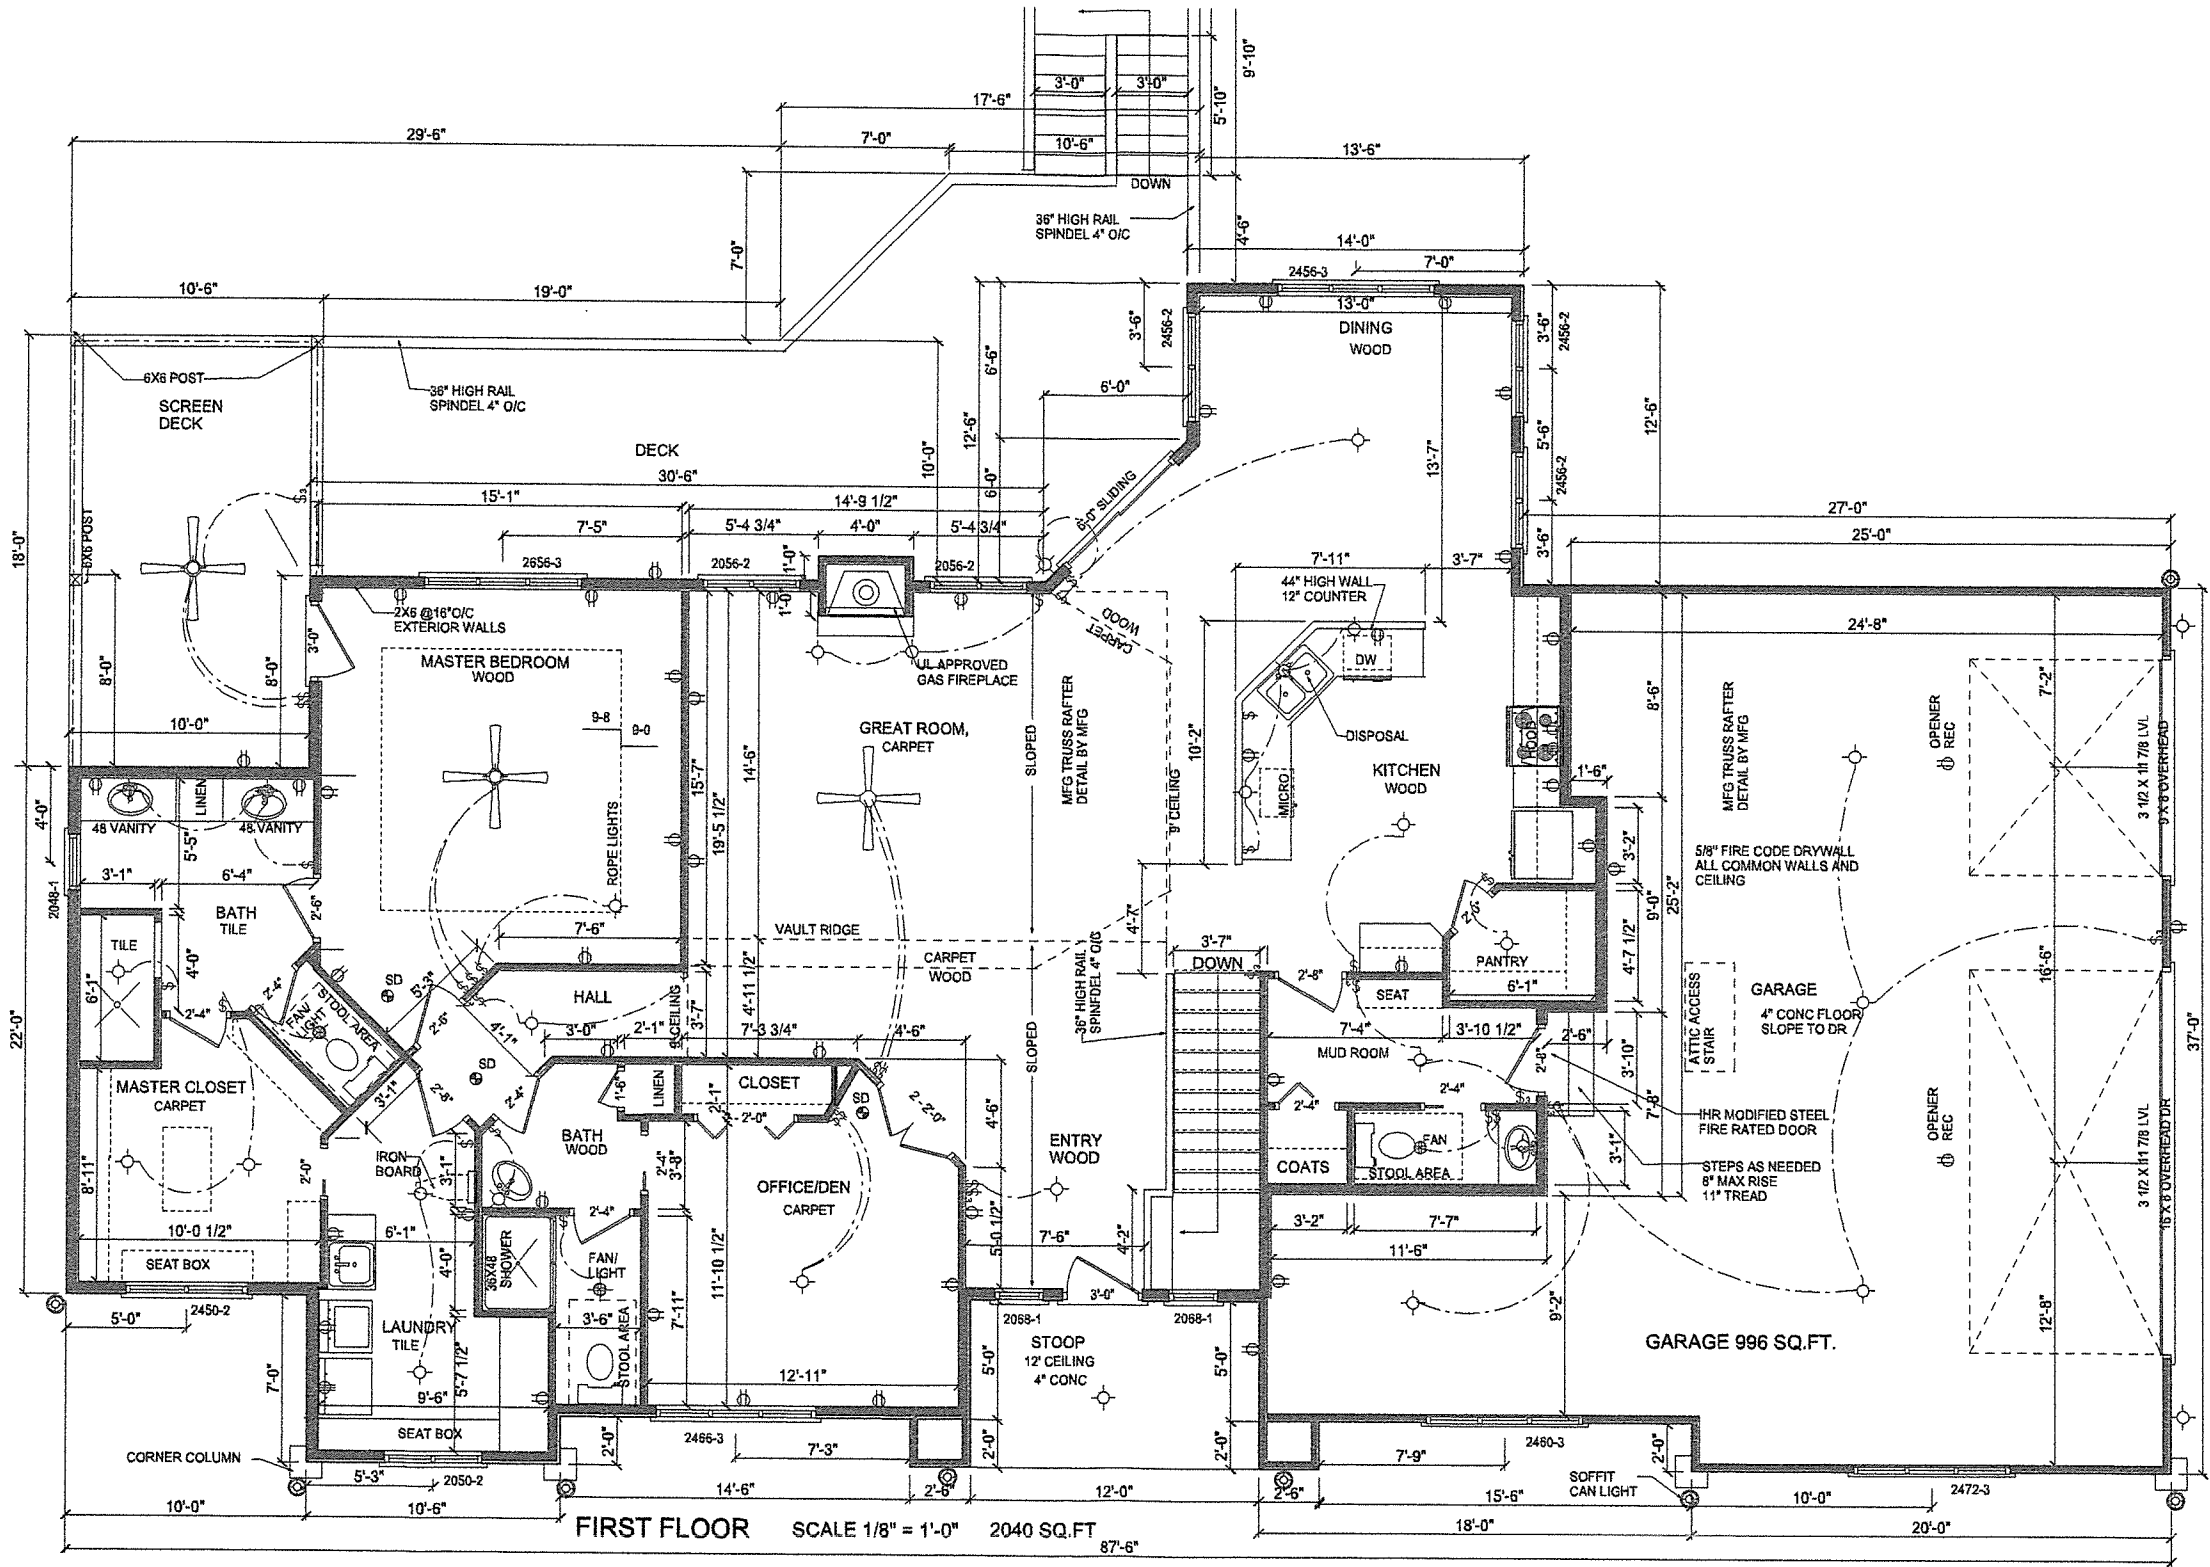

FRONT

REAR

RIGHT

FIRST FLOOR SCALE 1/8" = 1'-0" 2040 SQ.FT

87'-6"

LOT 14; BLK 7; LONG VIEW ESTATES 1st ADDITION