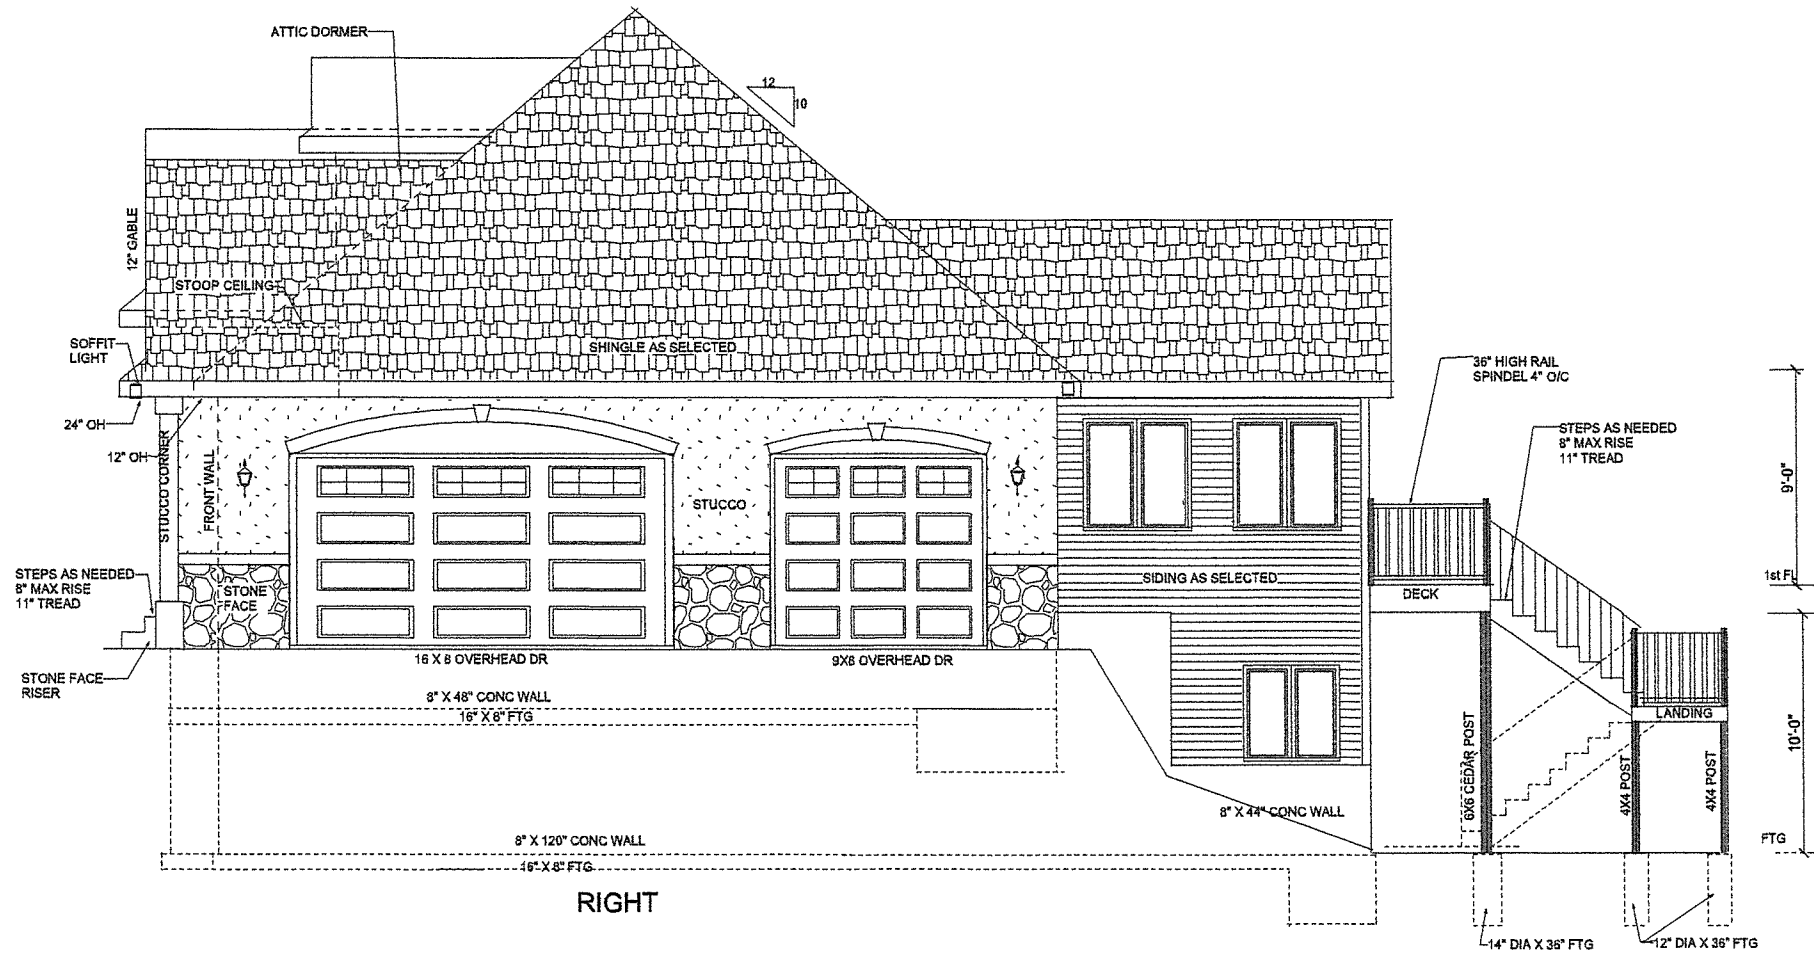

FRONT

REAR

RIGHT

FIRST FLOOR SCALE 1/8" = 1'-0" 2040 SQ.FT

87'-6"

LOT 14; BLK 7; LONG VIEW ESTATES 1st ADDITION