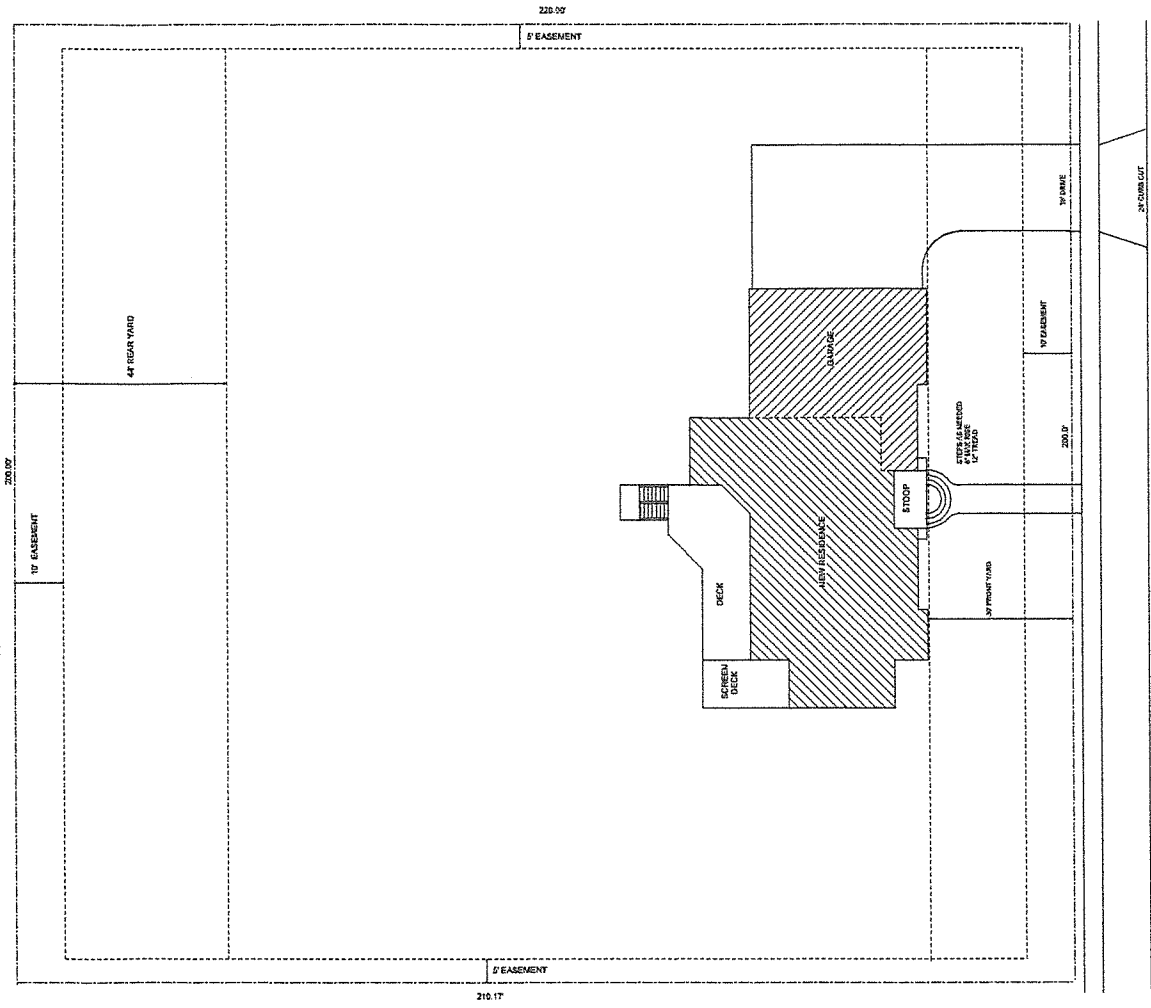

FRONT

REAR

RIGHT

FIRST FLOOR SCALE 1/8" = 1'-0" 2040 SQ.FT

87'-6"

LOT 14; BLK 7; LONG VIEW ESTATES 1st ADDITION