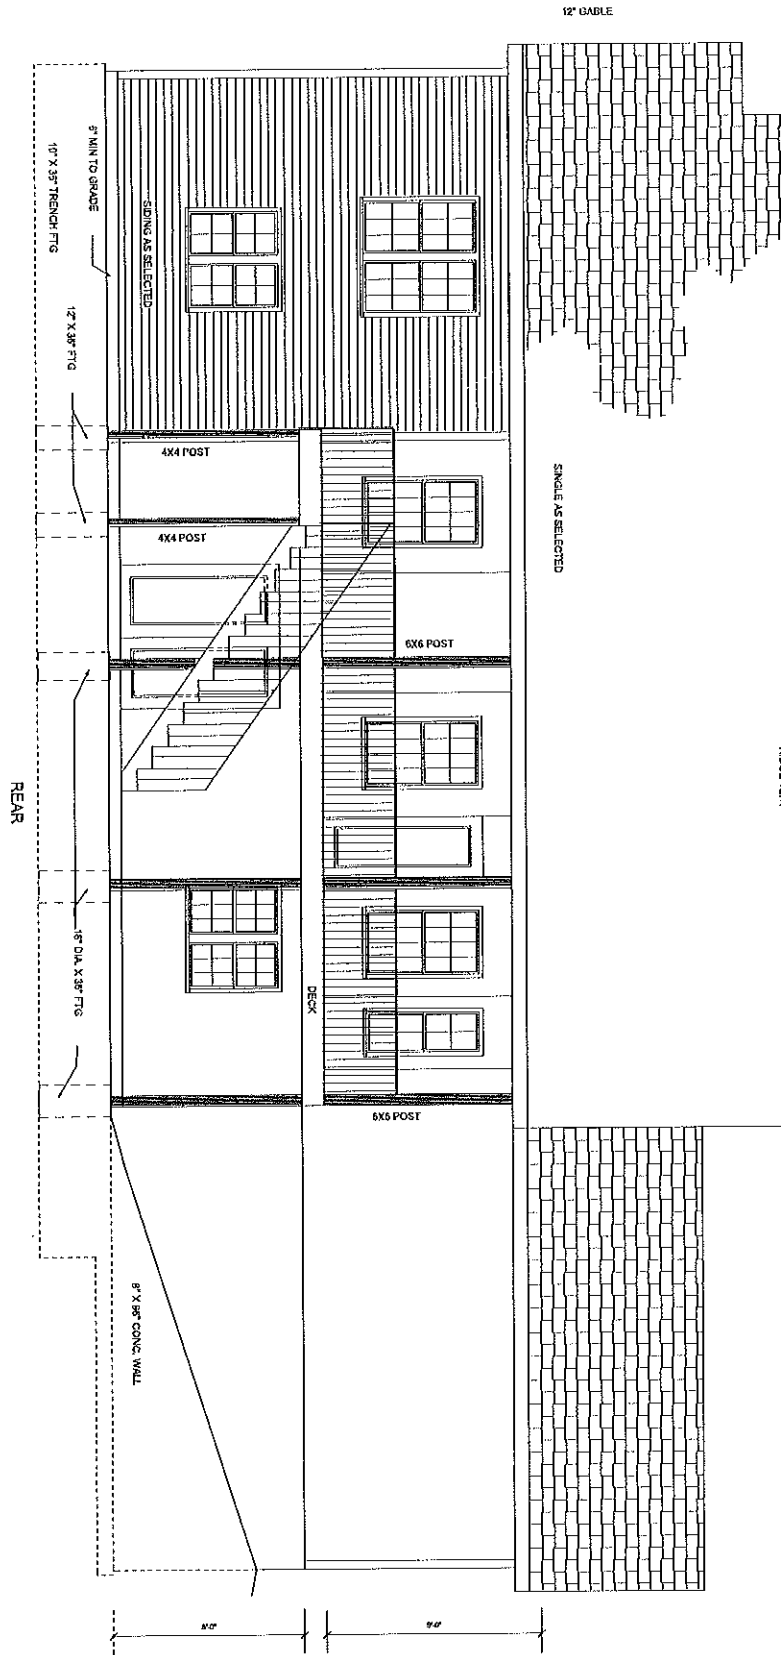

4' PUBLIC WALK

24' CURB CUT

GARLAND STREET

LOT 1; BLK 2; HARRISON HEIGHTS ORIGINAL ADDITION  
LINCOLN, LANCASTER COUNTY, NEBRASKA

73.85'

5' EASEMENT

24' REAR YARD

BUILD LIMIT

25' FRONT YARD

22' REAR YARD

5' EASEMENT

88.00'

24' CURB CUT

NW 44th STREET

LOT 1; BLOCK 7; HUB HALL HEIGHTS ADDITION  
LINCOLN, LANCASTER COUNTY, NEBRASKA

4.2.1.1.1