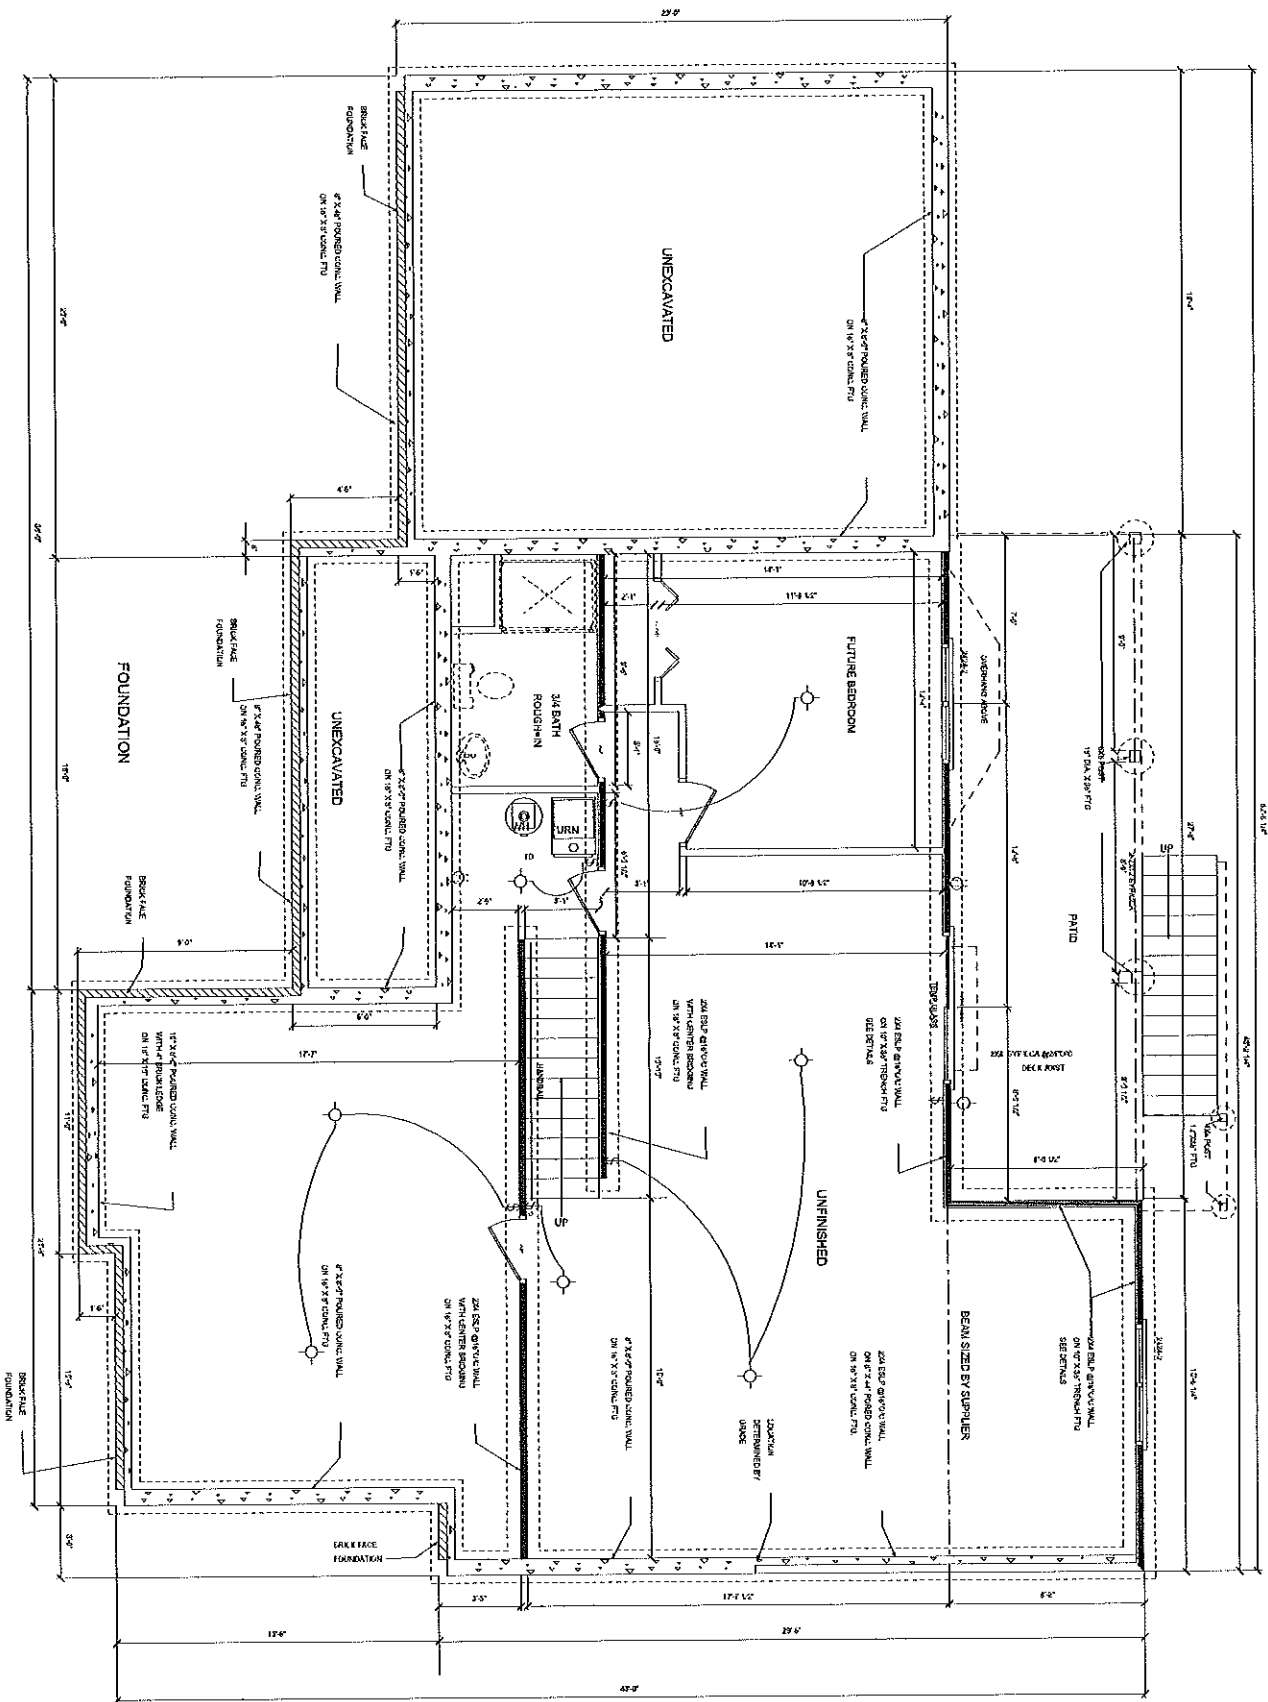

25' FRONT YARD

22' REAR YARD

5' EASEMENT

88.00'

24' CURB CUT

NW 44th STREET

LOT 1; BLOCK 7; HUB HALL HEIGHTS ADDITION  
LINCOLN, LANCASTER COUNTY, NEBRASKA

4.2.1.1.1