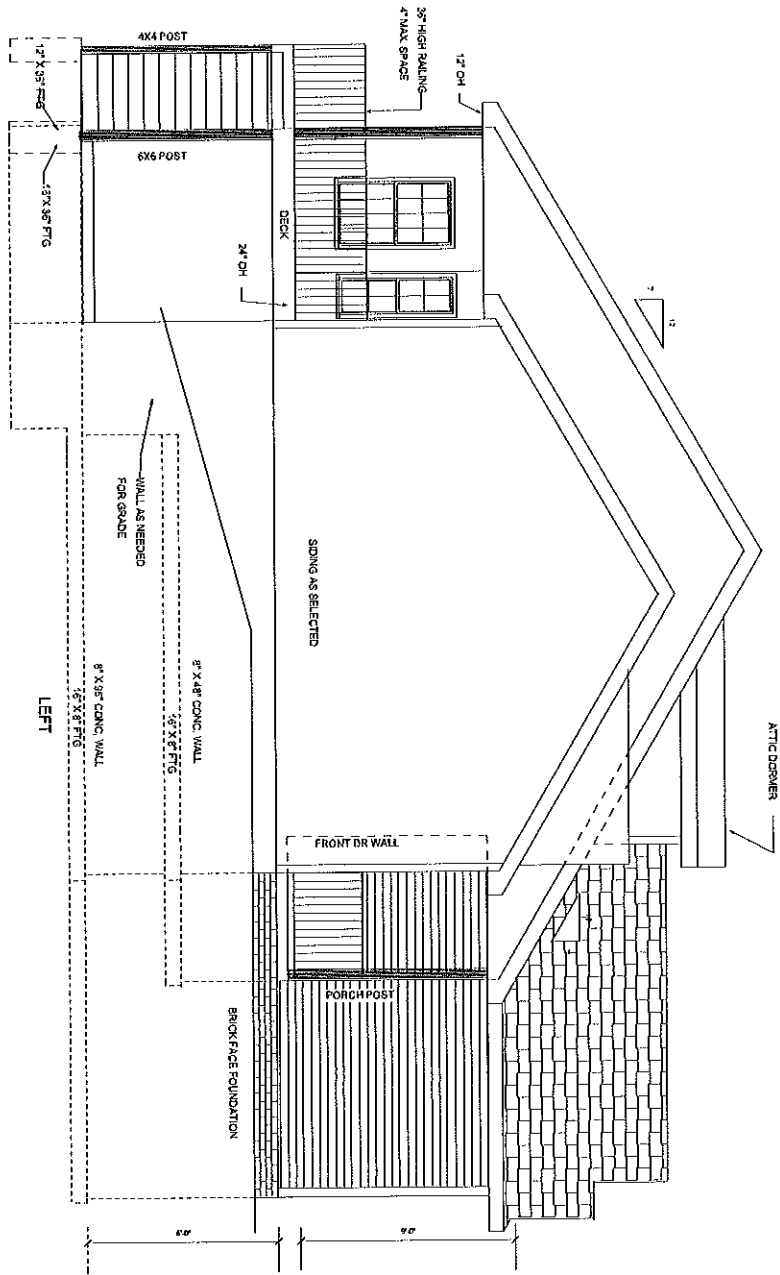

25' FRONT YARD

22' REAR YARD

5' EASEMENT

88.00'

24' CURB CUT

NW 44th STREET

LOT 1; BLOCK 7; HUB HALL HEIGHTS ADDITION  
LINCOLN, LANCASTER COUNTY, NEBRASKA

4.2.1.1.1