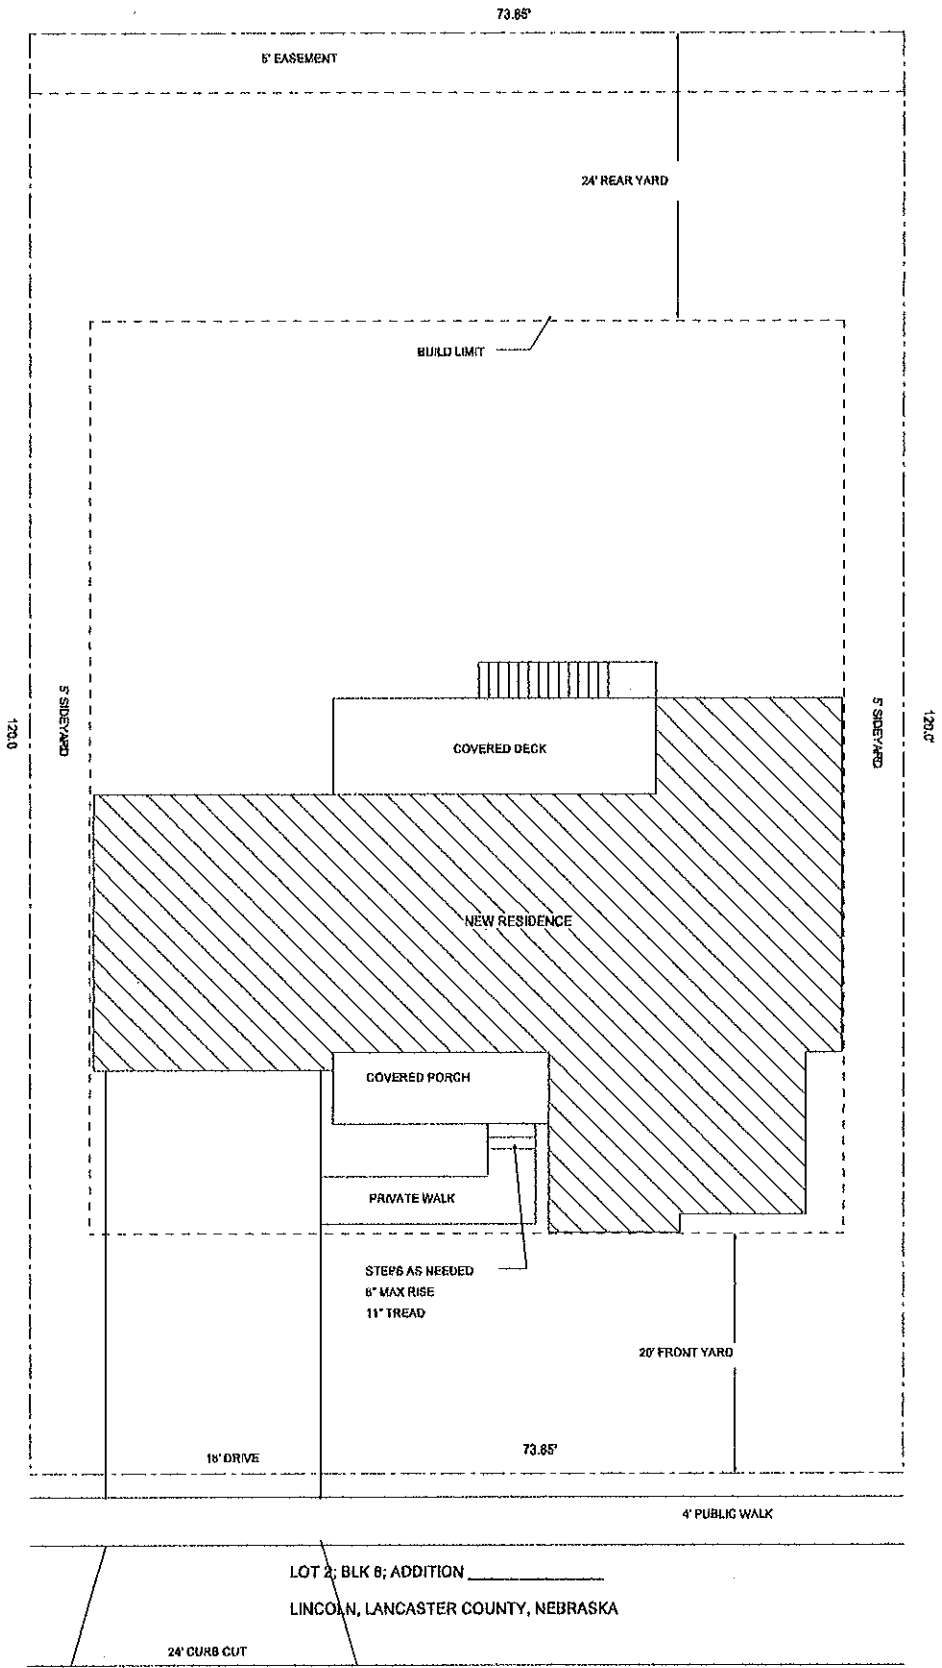

4' PUBLIC WALK

24' CURB CUT

GARLAND STREET

LOT 1; BLK 2; HARRISON HEIGHTS ORIGINAL ADDITION  
LINCOLN, LANCASTER COUNTY, NEBRASKA

73.85'

5' EASEMENT

24' REAR YARD

BUILD LIMIT

4' PUBLIC WALK

LOT 2; BLK 8; ADDITION

LINCOLN, LANCASTER COUNTY, NEBRASKA

24' CURB CUT

120.0'

S SIDEYARD

S SIDEYARD

120.0'