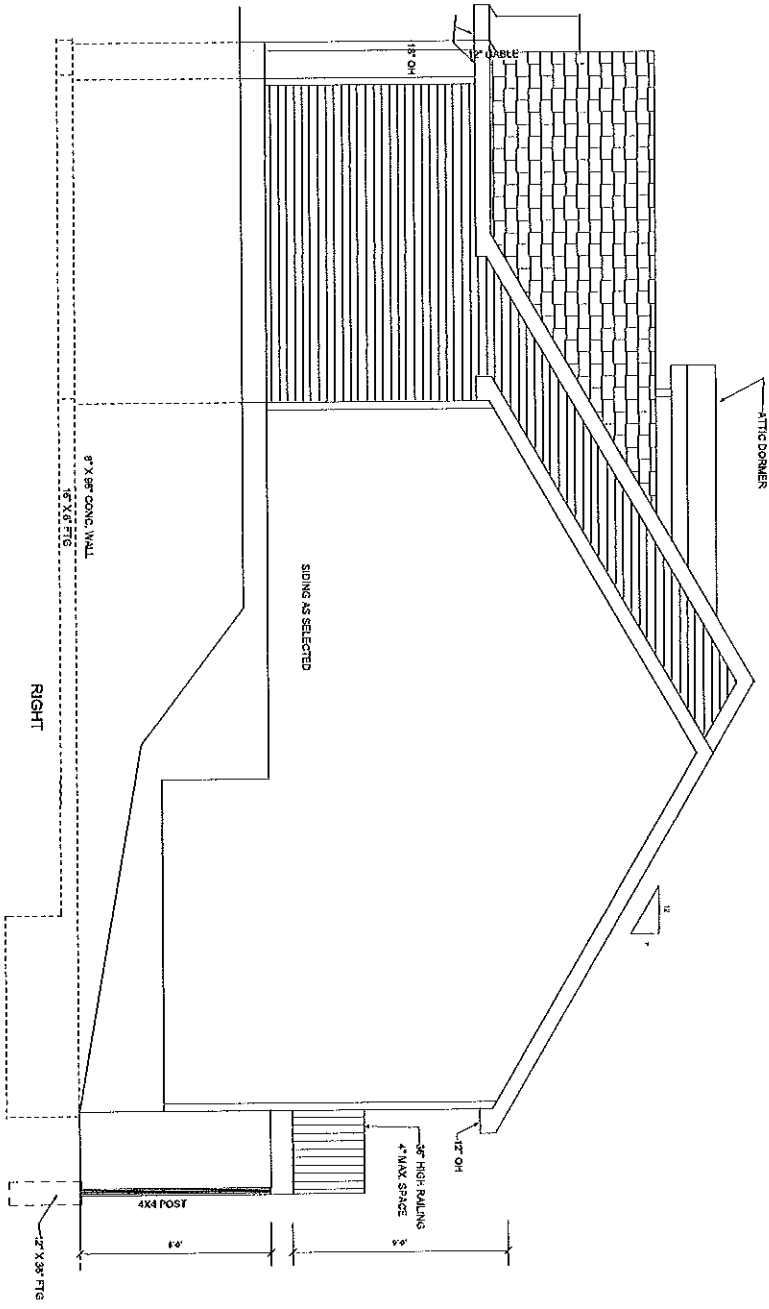

4' PUBLIC WALK

LOT 2; BLK 8; ADDITION

LINCOLN, LANCASTER COUNTY, NEBRASKA

24' CURB CUT

120.0'

S SIDEYARD

S SIDEYARD

120.0'

25' FRONT YARD

22' REAR YARD

5' EASEMENT

88.00'

24' CURB CUT

NW 44th STREET

LOT 1; BLOCK 7; HUB HALL HEIGHTS ADDITION  
LINCOLN, LANCASTER COUNTY, NEBRASKA

4.2.1.1.1