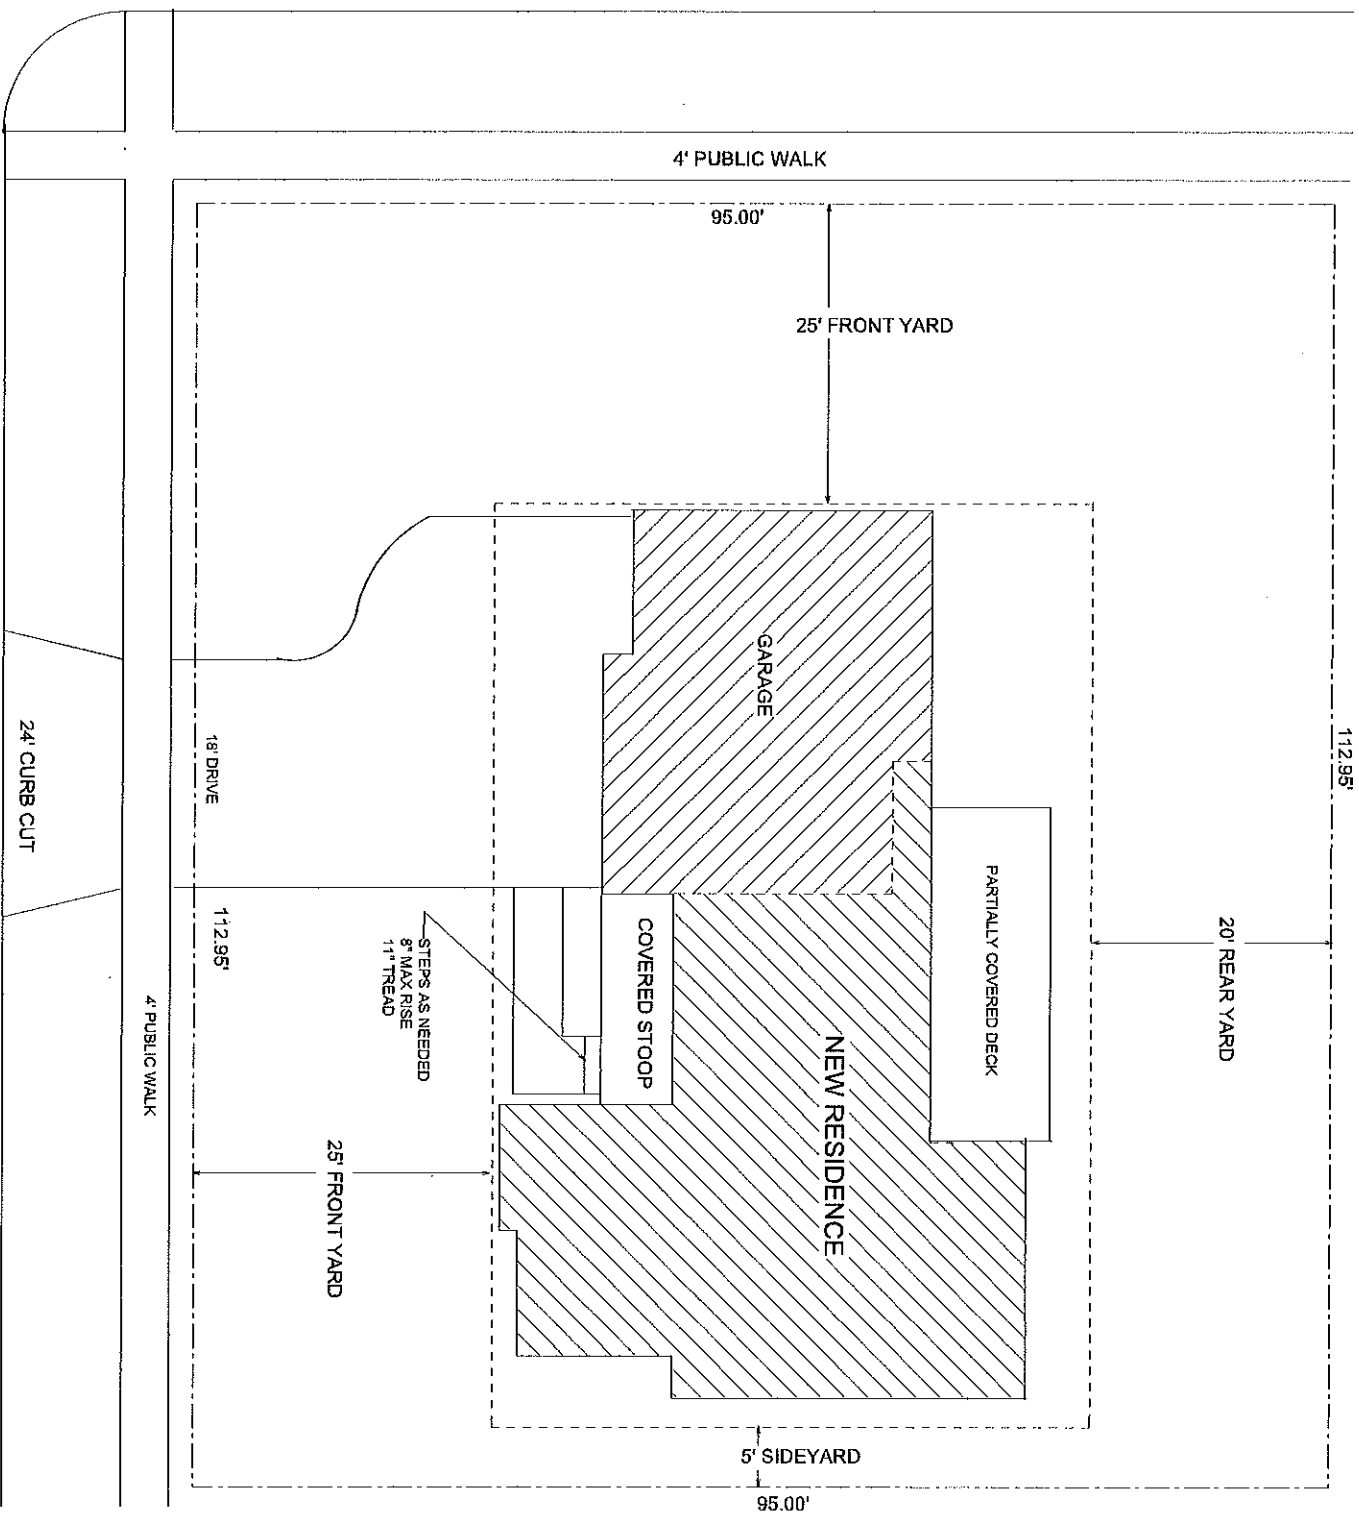

4' PUBLIC WALK

24' CURB CUT

GARLAND STREET

LOT 1; BLK 2; HARRISON HEIGHTS ORIGINAL ADDITION  
LINCOLN, LANCASTER COUNTY, NEBRASKA

73.85'

5' EASEMENT

24' REAR YARD

BUILD LIMIT

4' PUBLIC WALK

LOT 2; BLK 8; ADDITION

LINCOLN, LANCASTER COUNTY, NEBRASKA

24' CURB CUT

120.0'

S SIDEYARD

S SIDEYARD

120.0'