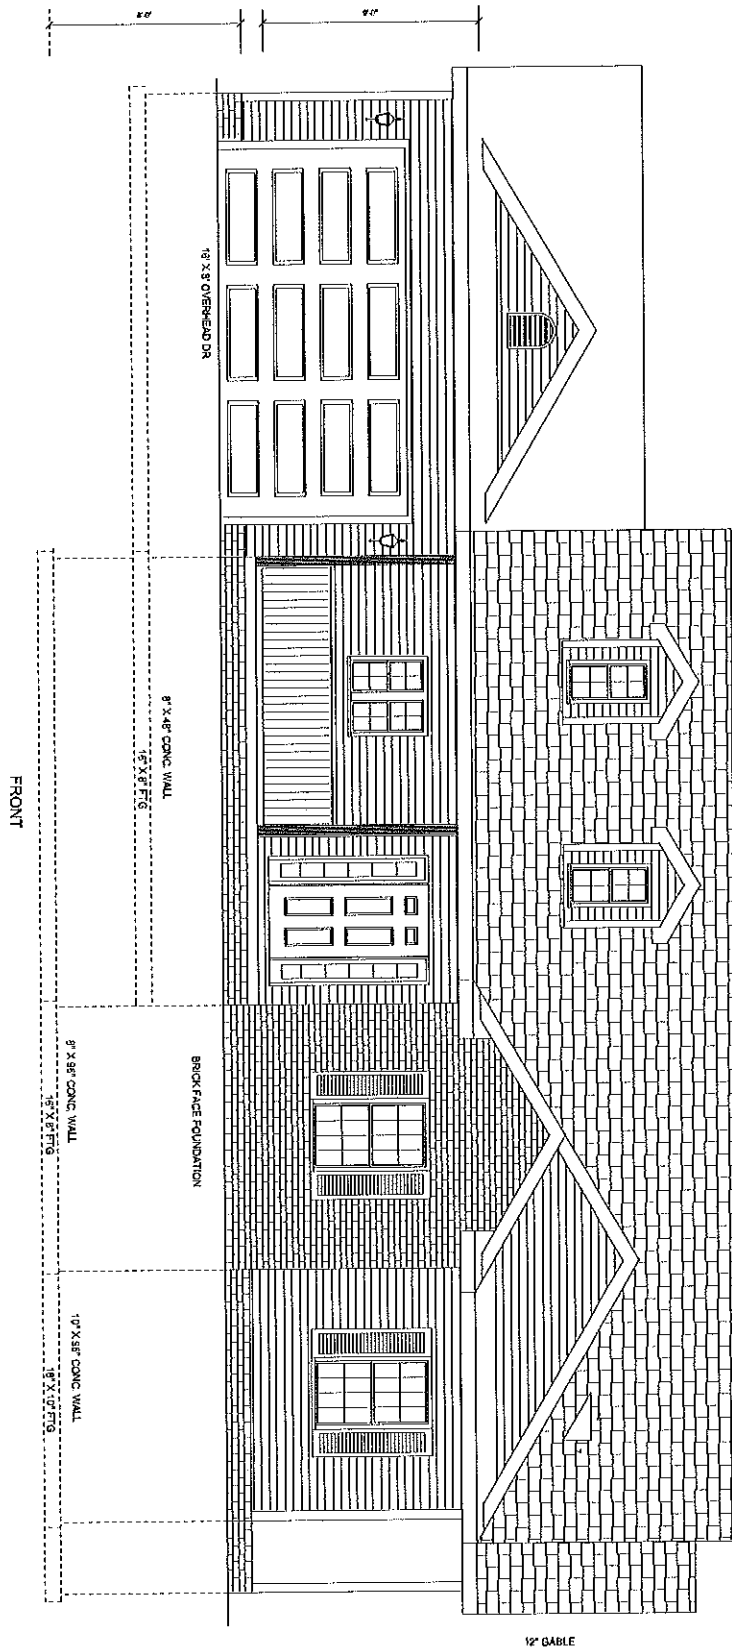

4' PUBLIC WALK

24' CURB CUT

GARLAND STREET

LOT 1; BLK 2; HARRISON HEIGHTS ORIGINAL ADDITION  
LINCOLN, LANCASTER COUNTY, NEBRASKA

73.85'

5' EASEMENT

24' REAR YARD

BUILD LIMIT

25' FRONT YARD

22' REAR YARD

5' EASEMENT

88.00'

24' CURB CUT

NW 44th STREET

LOT 1; BLOCK 7; HUB HALL HEIGHTS ADDITION  
LINCOLN, LANCASTER COUNTY, NEBRASKA

4.2.1.1.1